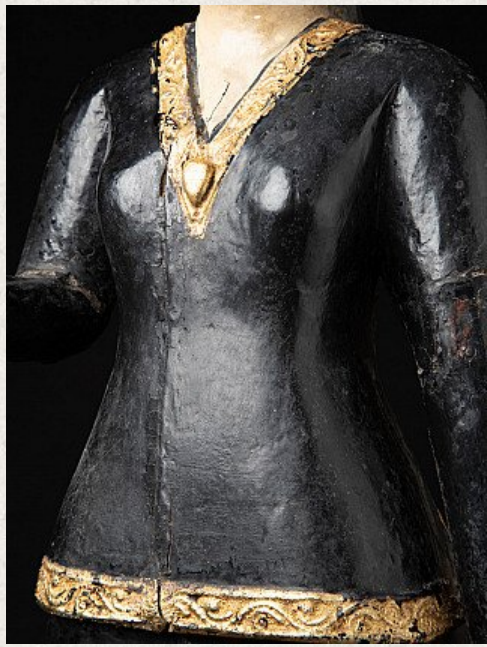

See on
website