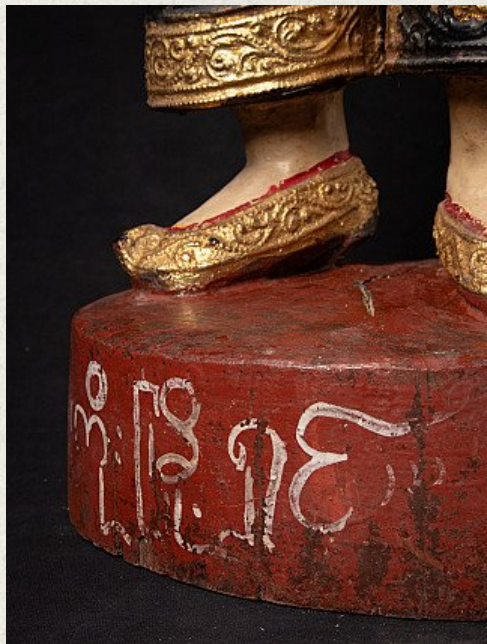

[See on website](#)