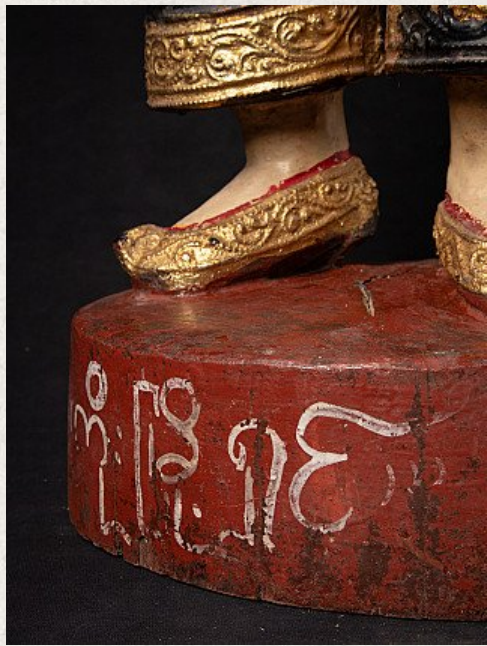

See on website