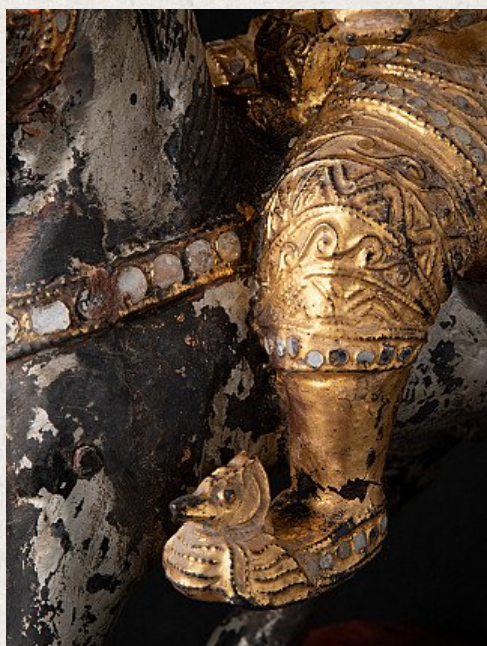

See on website