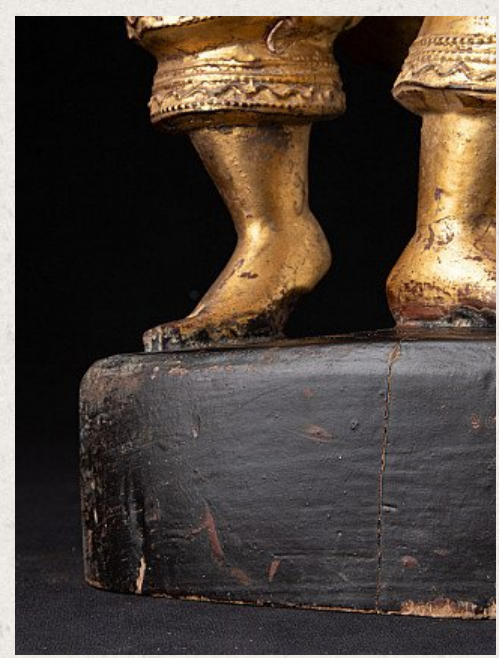

[See on website](#)