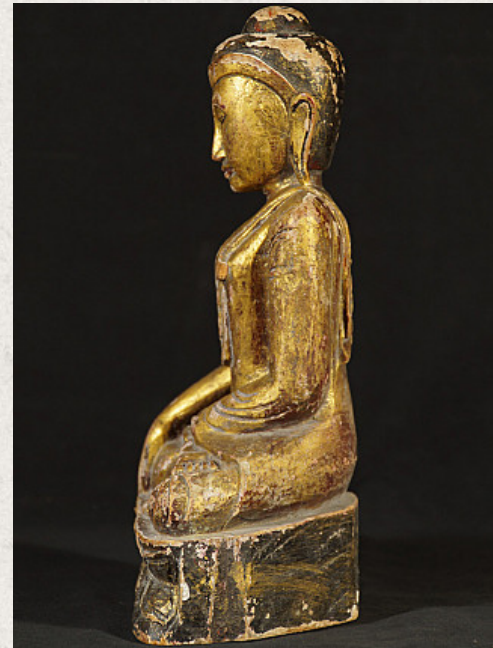

Old wooden Mandalay Buddha statue

- Material : wood
- 34 cm high
- 21,5 cm wide and 12 cm deep
- Mandalay style
- Bhumisparsha mudra
- Middle 20th century
- Originating from Burma
- Nr: 3025-9

Asian art

Rielerweg 71-73

7416 ZB Deventer

The Netherlands

www.burmese-art.com

info@burmese-art.com

+31-6-22192241