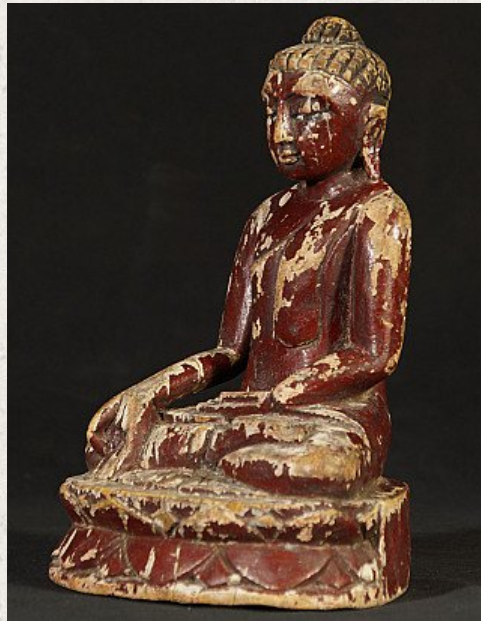

Old wooden Buddha statue

- Material : wood
- 24,5 cm high
- 17 cm wide and 14 cm deep
- Ava style
- Varada mudra
- Middle 20th century
- Originating from Burma
- Nr: 3025-7

Asian art

Rielerweg 71-73

7416 ZB Deventer

The Netherlands

www.burmese-art.com

info@burmese-art.com

+31-6-22192241