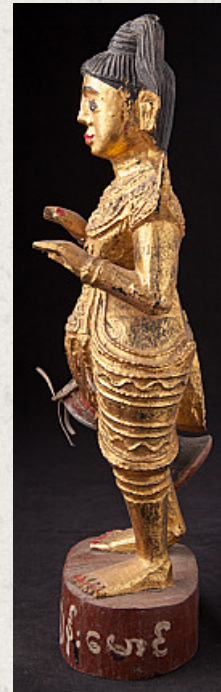

Antique Burmese Nat statue

- Material : wood
- 34 cm high
- 16 cm wide and 8 cm deep
- Gilded with 24 krt. gold
- Late 19th / early 20th century
- Originating from Burma
- Nr: 3009-4

Asian art

Rielerweg 71-73

7416 ZB Deventer

The Netherlands

www.burmese-art.com

info@burmese-art.com

+31-6-22192241