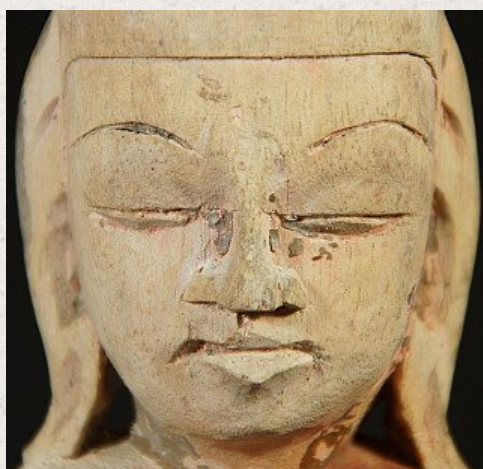

[See on website](#)