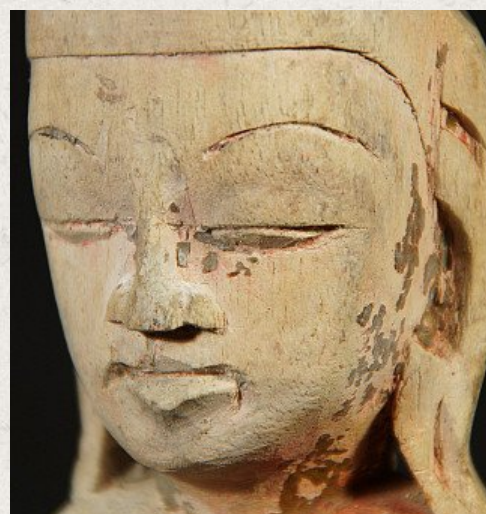

[See on website](#)