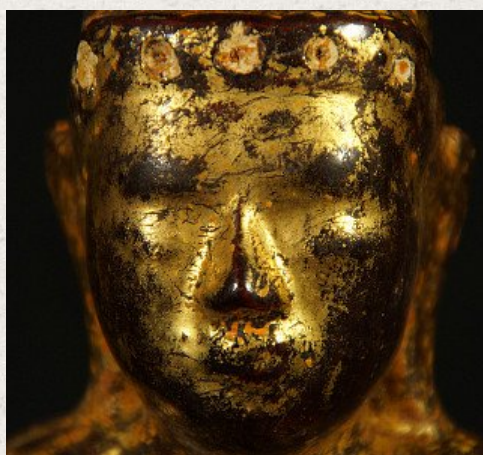

See on
website