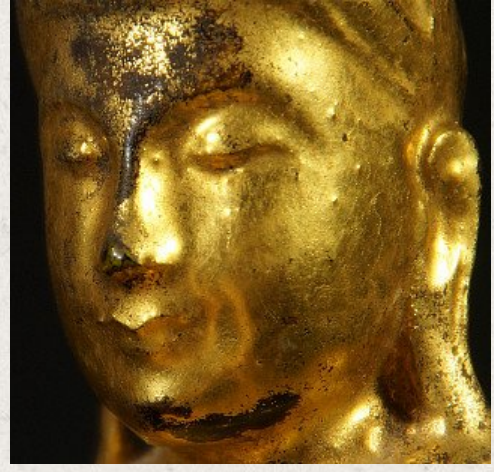

[See on website](#)