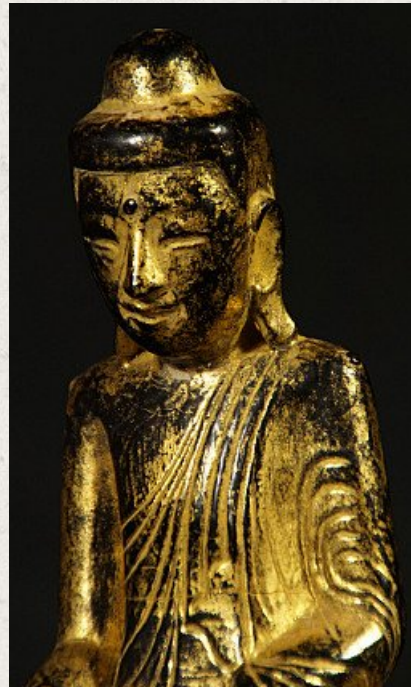

[See on website](#)