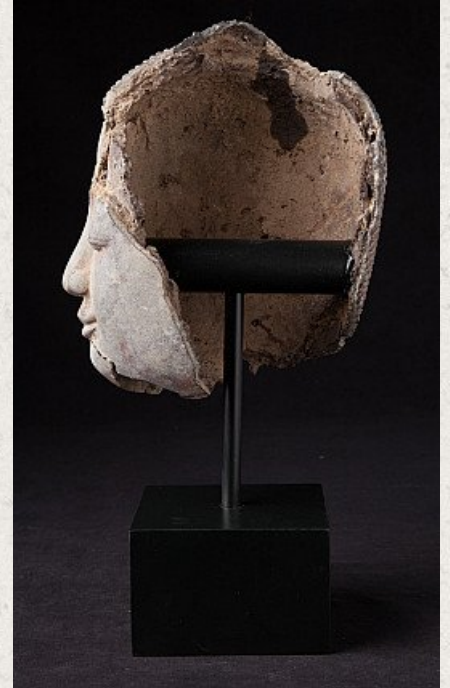

Antique Burmese Buddha head

- Material : lacquerware
- 31,5 cm high
- 14 cm wide and 16 cm deep
- With traces of original lacquer and gold
- Ava style
- 16-17th century
- The height is the total height, measured including the base
- Originating from Burma
- Nr: 3006-6

Asian art

Rielerweg 71-73

7416 ZB Deventer

The Netherlands

www.burmese-art.com

info@burmese-art.com

+31-6-22192241