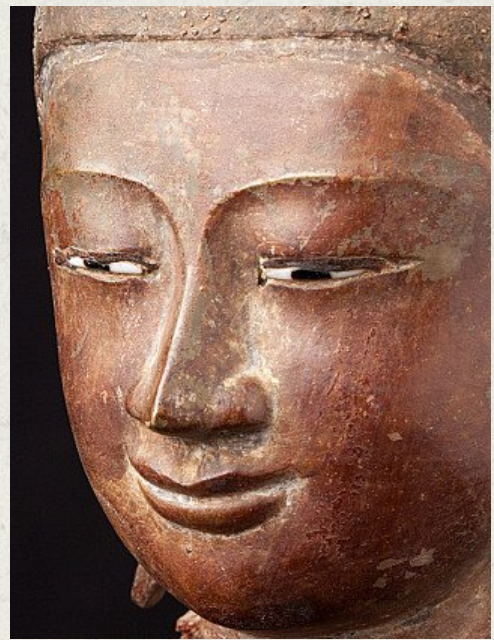

[See on website](#)