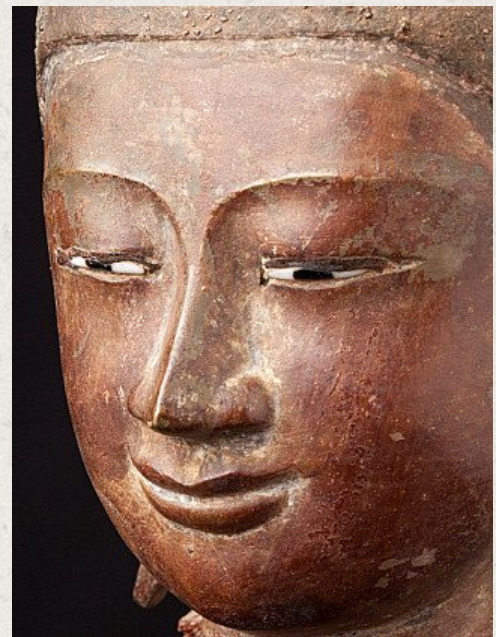

See on
website