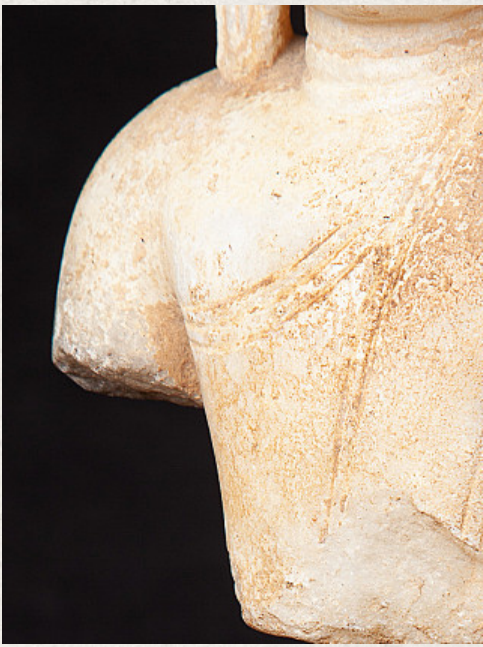

See on
website