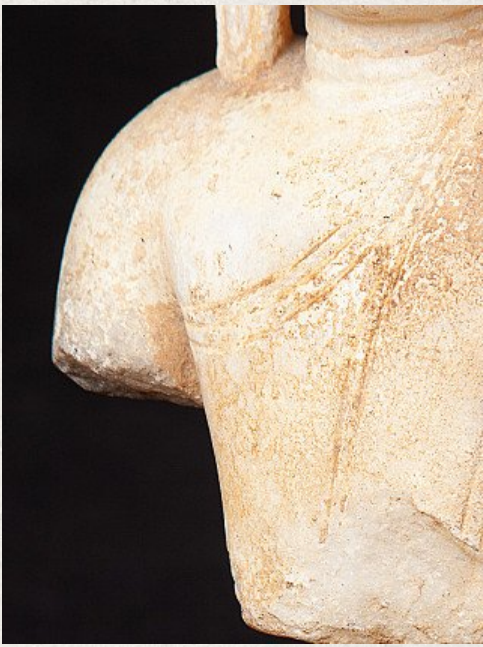

[See on website](#)