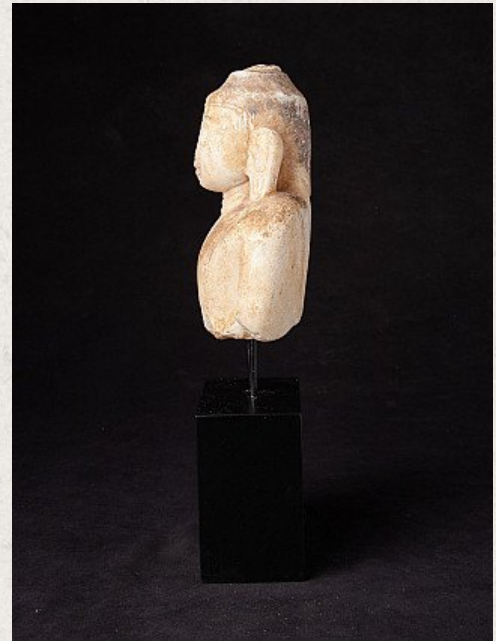

Antique marble Buddha head

- Material : marble
- 29,5 cm high
- 11,4 cm wide and 6,5 cm deep
- The height is measured including the base
- Ava style
- 18th century
- Originating from Burma
- Nr: 3006-2

Asian art

Rielerweg 71-73

7416 ZB Deventer

The Netherlands

www.burmese-art.com

info@burmese-art.com

+31-6-22192241