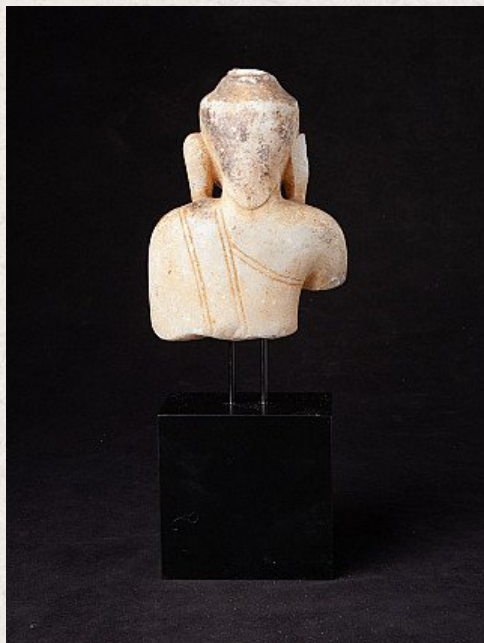

Antique marble Buddha head

- Material : marble
- 29,5 cm high
- 11,4 cm wide and 6,5 cm deep
- The height is measured including the base
- Ava style
- 18th century
- Originating from Burma
- Nr: 3006-2

Asian art

Rielerweg 71-73

7416 ZB Deventer

The Netherlands

www.burmese-art.com

info@burmese-art.com

+31-6-22192241