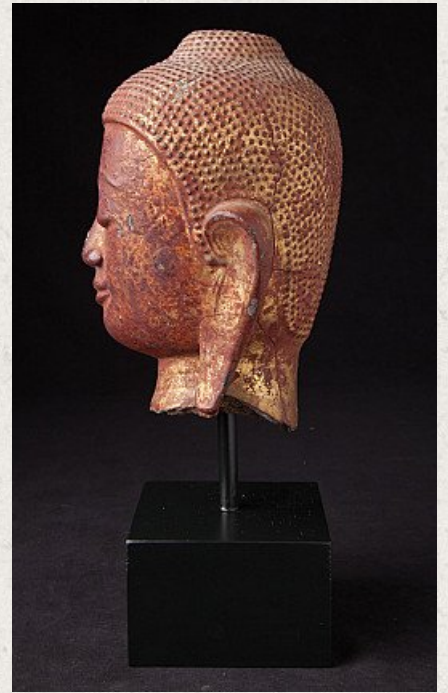

Antique Burmese Buddha head

- Material : lacquerware
- 31 cm high
- 14 cm wide and 12,5 cm deep
- With traces of the original 24 krt. gilding
- Ava style
- 16-17th century
- Originating from Burma
- Nr. 3006-16

Asian art

Rielerweg 71-73

7416 ZB Deventer

The Netherlands

www.burmese-art.com

info@burmese-art.com

+31-6-22192241