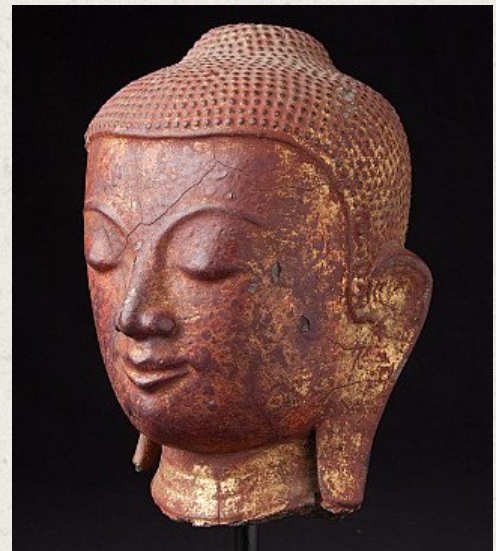

[See on website](#)