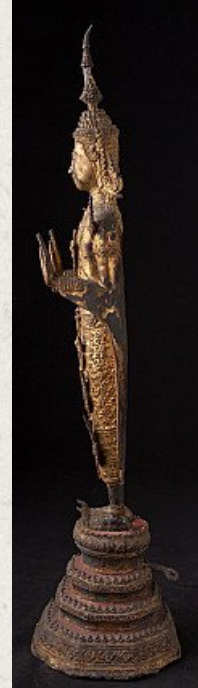

Antique bronze Thai Buddha statue

- Material : bronze
- 57,5 cm high
- 15 cm wide and 15 cm deep
- Gilded with 24 krt. gold
- Abhaya mudra
- 19th century
- Rattanakosin style / period
- Originating from Thailand
- Nr: 2999

Asian art

Rielerweg 71-73

7416 ZB Deventer

The Netherlands

www.burmese-art.com

info@burmese-art.com

+31-6-22192241