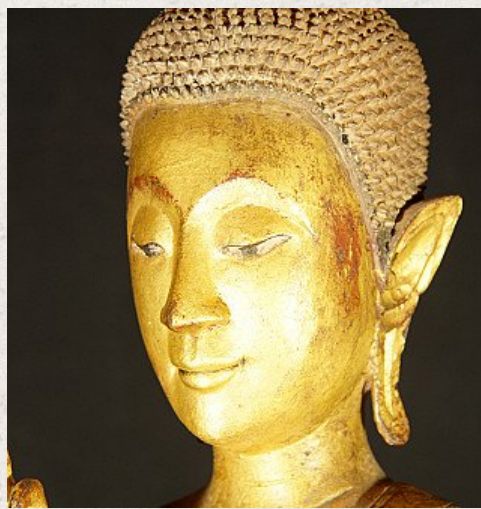

See on
website