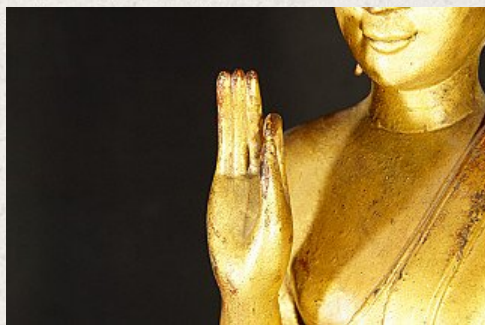

See on
website