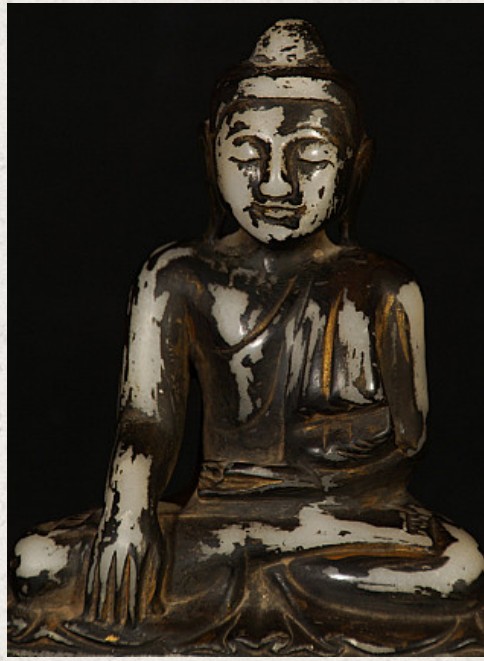

See on
website