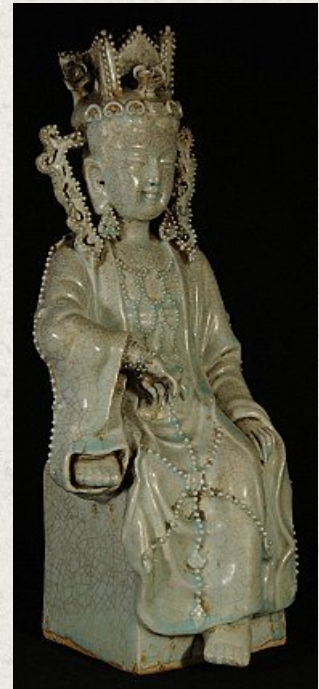

Old porcelain Guan Yin statue

- Material: Porcelain
- 43 cm high
- 21,5 cm wide and 17 cm deep
- Middle 20th century - possibly older
- Originating from China
- Nr: 2991-28

Asian art

Rielerweg 71-73
7416 ZB Deventer
The Netherlands
www.burmese-art.com
info@burmese-art.com
+31-6-22192241