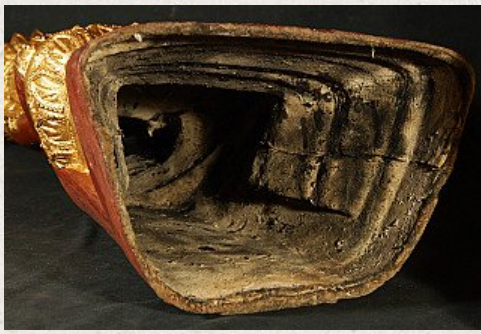

See on
website