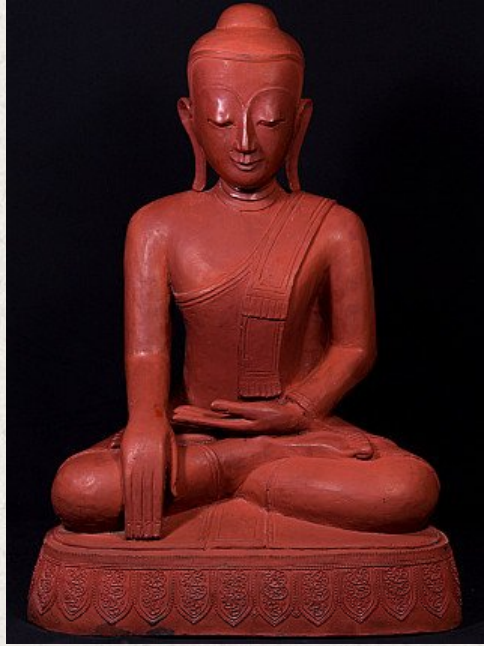

Old Burmese lacquerware Buddha statue

- Material : lacquerware
- 70 cm high
- 49 cm wide and 37 cm deep
- Ava style
- Bhumisparsha mudra
- Middle 20th century
- With a very nice, typical Ava expression !
- Originating from Burma
- Nr: 2987

Asian art

Rielerweg 71-73

7416 ZB Deventer

The Netherlands

www.burmese-art.com

info@burmese-art.com

+31-6-22192241