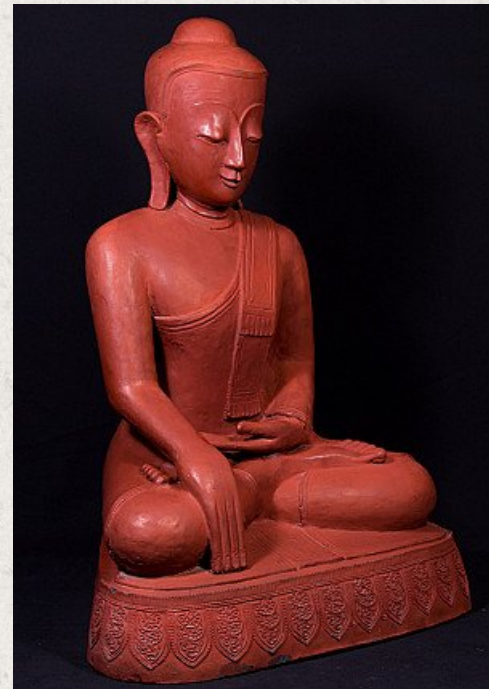

Old Burmese lacquerware Buddha statue

- Material : lacquerware
- 70 cm high
- 49 cm wide and 37 cm deep
- Ava style
- Bhumisparsha mudra
- Middle 20th century
- With a very nice, typical Ava expression !
- Originating from Burma
- Nr: 2987

Asian art

Rielerweg 71-73

7416 ZB Deventer

The Netherlands

www.burmese-art.com

info@burmese-art.com

+31-6-22192241