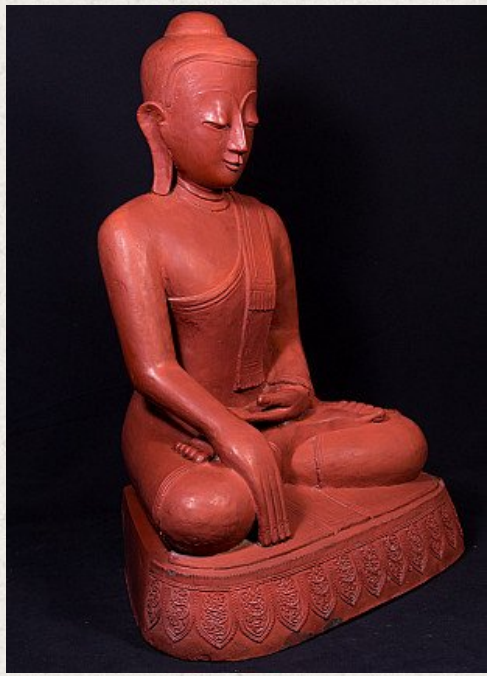

See on
website