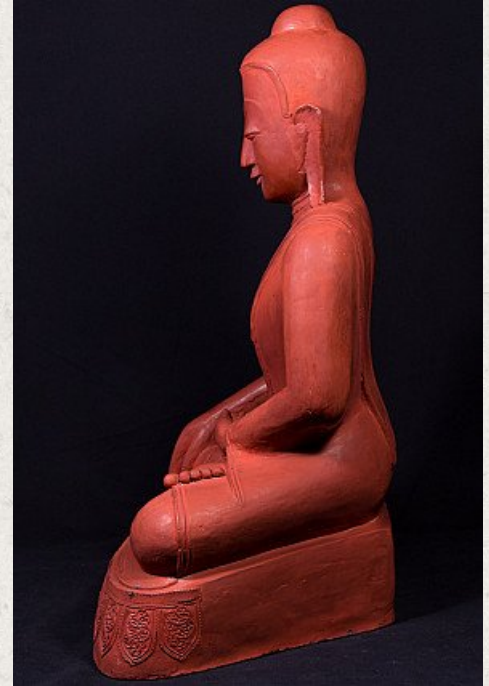

Old Burmese lacquerware Buddha statue

- Material : lacquerware
- 70 cm high
- 49 cm wide and 37 cm deep
- Ava style
- Bhumisparsha mudra
- Middle 20th century
- With a very nice, typical Ava expression !
- Originating from Burma
- Nr: 2987

Asian art

Rielerweg 71-73

7416 ZB Deventer

The Netherlands

www.burmese-art.com

info@burmese-art.com

+31-6-22192241