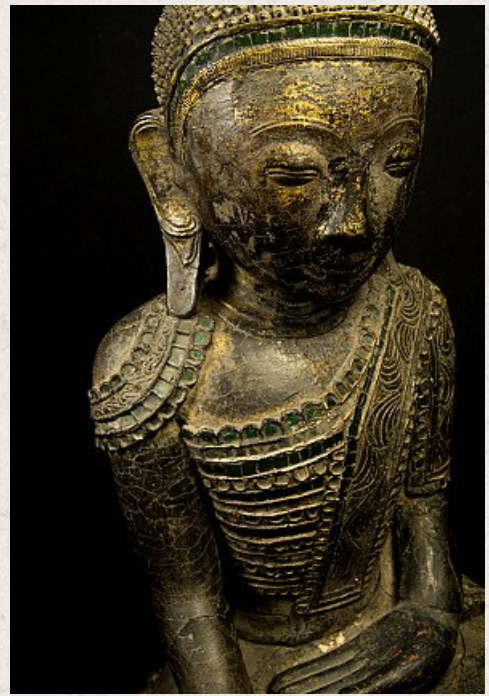

[See on website](#)