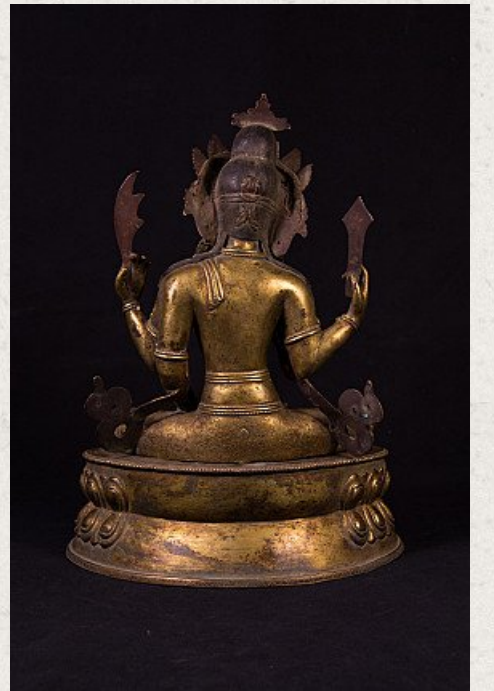

[See on website](#)