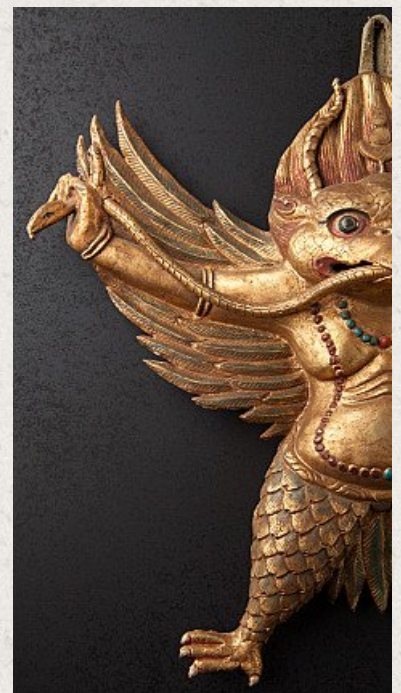

Copper Repousse Garuda Bird

- Material: Copper Repousse
- 30 cm high
- 33 cm wide and 6 cm deep
- Fire gilded with 24 krt. gold
- Late 20th century
- Originating from Nepal
- Nr: 2980-1

Asian art

Rielerweg 71-73

7416 ZB Deventer

The Netherlands

www.burmese-art.com

info@burmese-art.com

+31-6-22192241