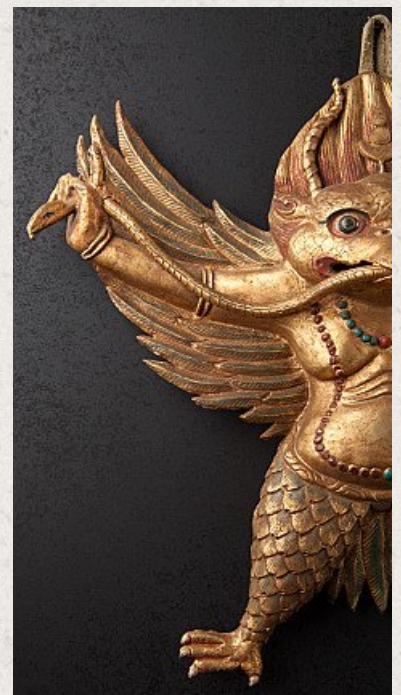

Copper Repousse Garuda Bird

- Material: Copper Repousse
- 30 cm high
- 33 cm wide and 6 cm deep
- Fire gilded with 24 krt. gold
- Late 20th century
- Originating from Nepal
- Nr: 2980-1

Asian art

Rielerweg 71-73

7416 ZB Deventer

The Netherlands

www.burmese-art.com

info@burmese-art.com

+31-6-22192241