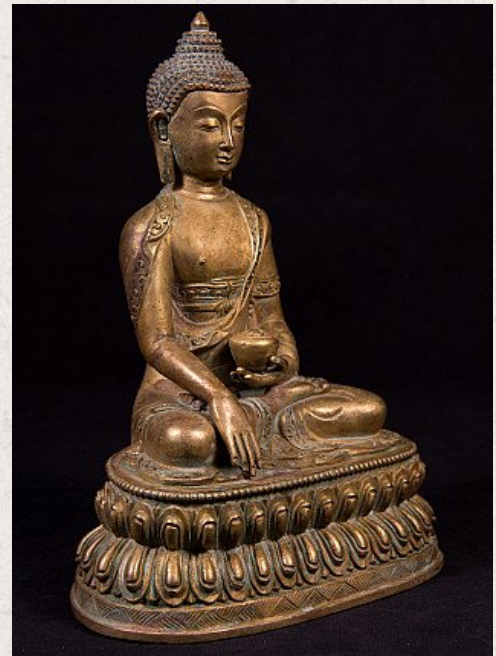

Old bronze Nepali Buddha statue

- Material : bronze
- 21,5 cm high
- 16,5 cm wide and 11 cm deep
- Fire gilded with 24 krt. gold
- Bhumisparsha mudra
- Middle 20th century
- High quality !
- Originating from Nepal
- Nr: 2977-7

Asian art

Rielerweg 71-73

7416 ZB Deventer

The Netherlands

www.burmese-art.com

info@burmese-art.com

+31-6-22192241