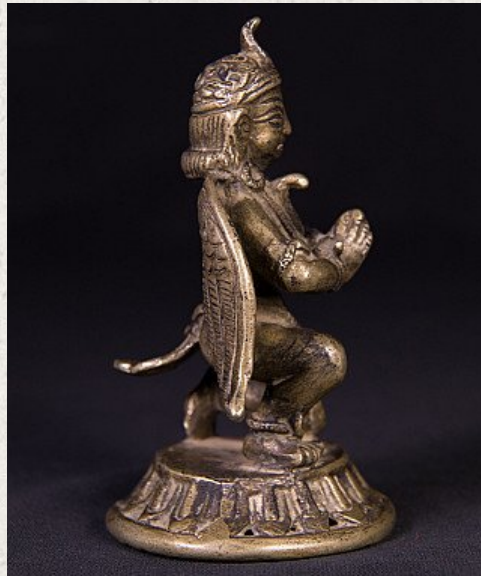

Old bronze Garuda statue

- Material : bronze
- 11 cm high
- 7,5 cm wide and 6 cm deep
- Namaskara mudra
- Early 20th century
- Originating from Nepal
- Nr: 2975-4

Asian art

Rielerweg 71-73

7416 ZB Deventer

The Netherlands

www.burmese-art.com

info@burmese-art.com

+31-6-22192241