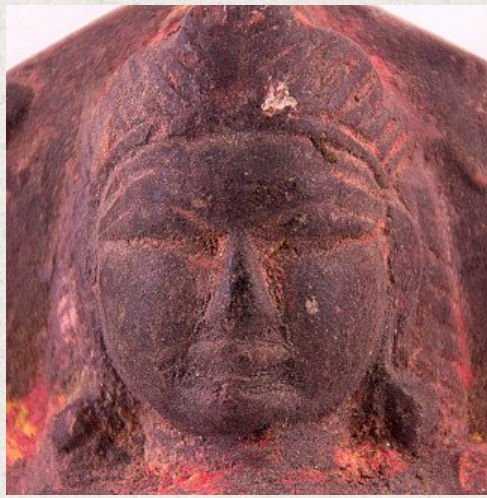

[See on website](#)