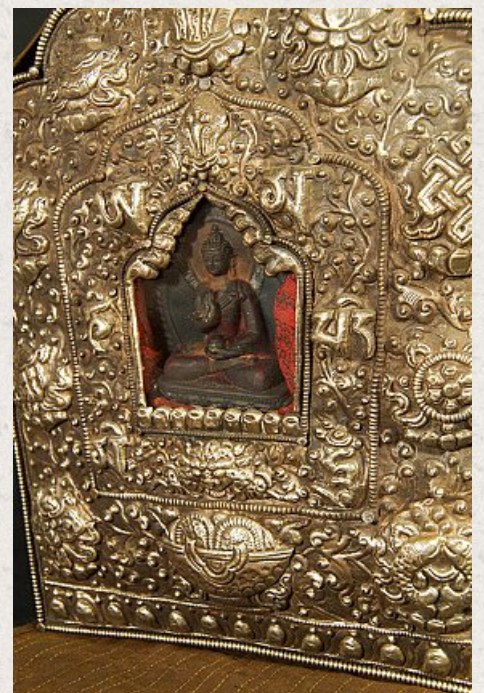

Large old Nepali Gao

- 39 cm high
- 29 cm wide and 11,5 cm deep
- Middle 20th century
- With mantra's and Buddha statue inside
- Originating from Nepal
- Nr. 2975-10

Asian art

Rielerweg 71-73

7416 ZB Deventer

The Netherlands

www.burmese-art.com

info@burmese-art.com

+31-6-22192241