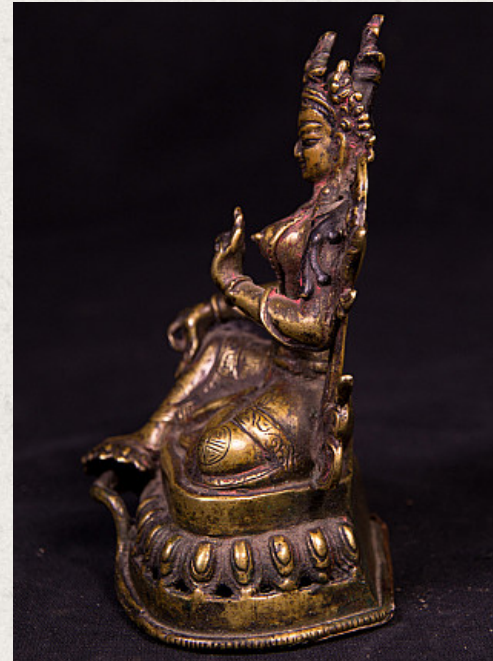

Antique bronze Green Tara statue

- Material : bronze
- 12,5 cm high
- 8,5 cm wide and 7 cm deep
- 19th century
- Originating from Nepal
- Nr: 2975-1

Asian art

Rielerweg 71-73

7416 ZB Deventer

The Netherlands

www.burmese-art.com

info@burmese-art.com

+31-6-22192241