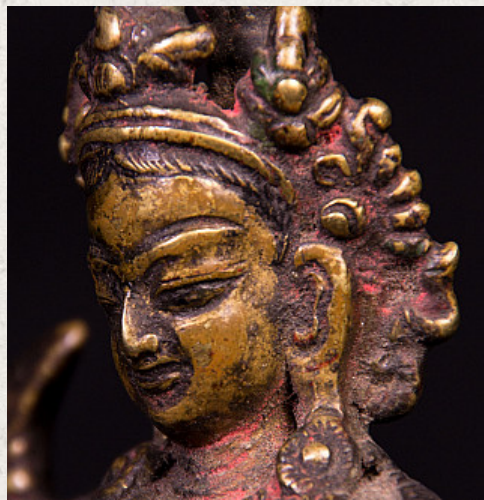

See on
website