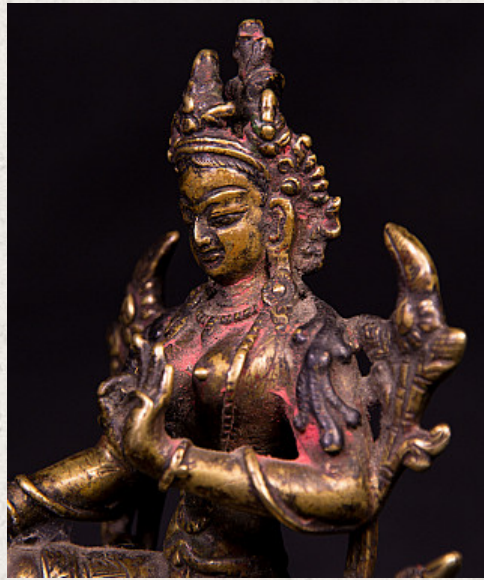

See on
website