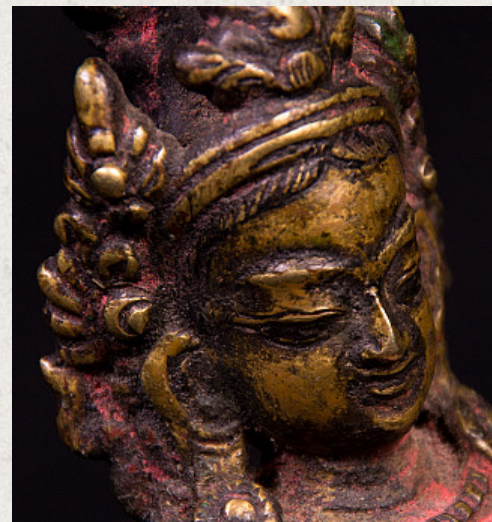

See on
website