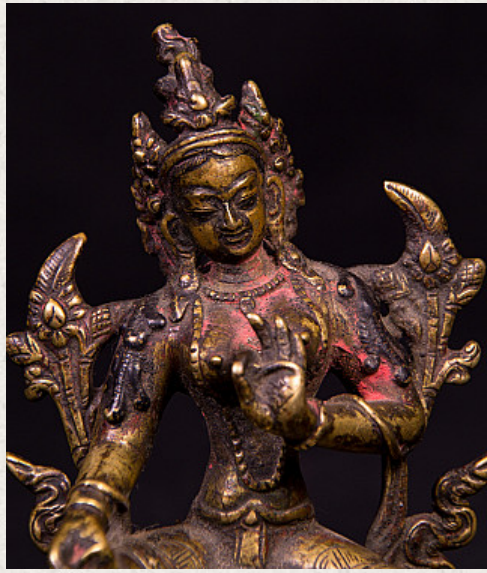

See on
website