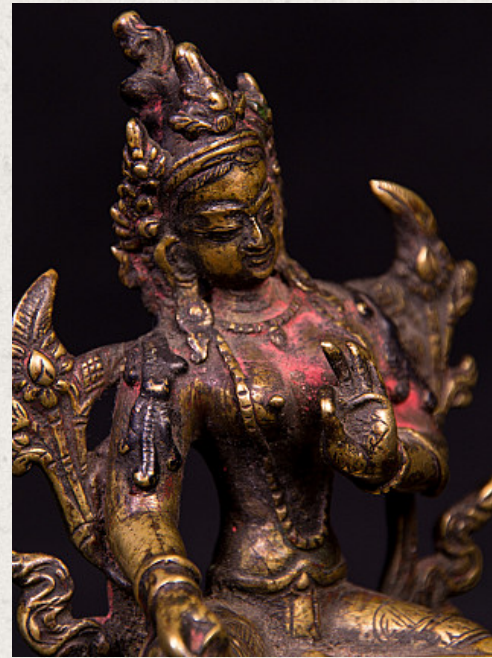

See on
website