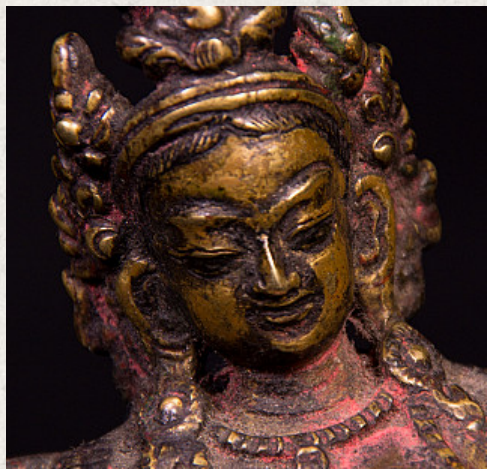

See on
website