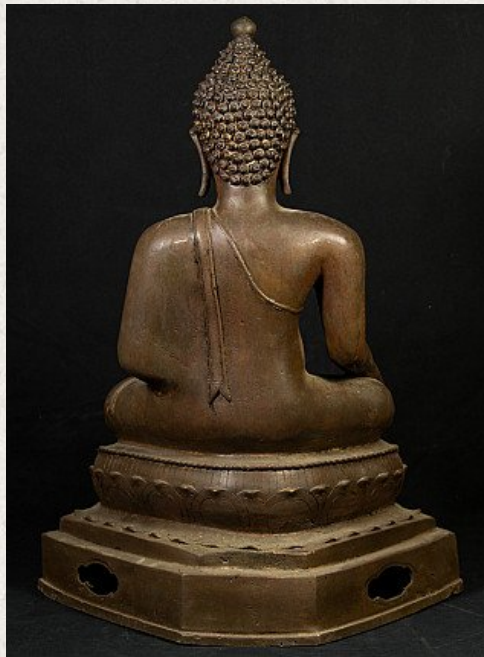

Old bronze Chiang Saen Buddha statue

- Material : bronze
- 59 cm high
- 44 cm wide and 27,5 cm deep
- With traces of the original 24 krt. gilding
- Bhumisparsha mudra
- Early 20th century
- Made in the Thai Chiang Saen style
- Originating from Thailand
- Nr: 2970-68

Asian art

Rielerweg 71-73

7416 ZB Deventer

The Netherlands

www.burmese-art.com

info@burmese-art.com

+31-6-22192241