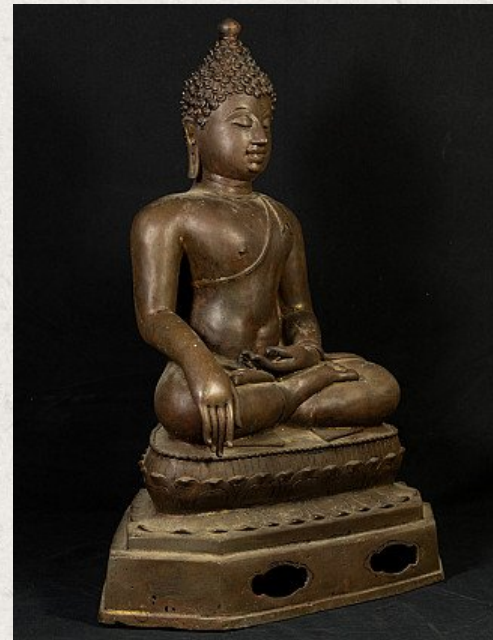

Old bronze Chiang Saen Buddha statue

- Material : bronze
- 59 cm high
- 44 cm wide and 27,5 cm deep
- With traces of the original 24 krt. gilding
- Bhumisparsha mudra
- Early 20th century
- Made in the Thai Chiang Saen style
- Originating from Thailand
- Nr: 2970-68

Asian art

Rielerweg 71-73

7416 ZB Deventer

The Netherlands

www.burmese-art.com

info@burmese-art.com

+31-6-22192241