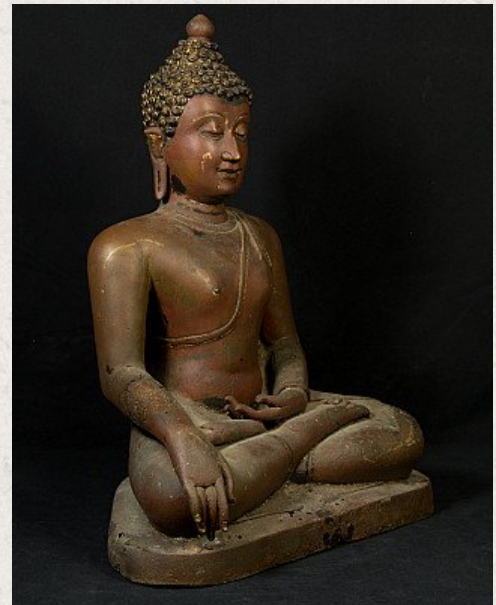

Old Chiang Saen Buddha statue

- Material : bronze
- 53 cm high
- 39 cm wide and 25,5 cm deep
- With traces of 24 krt. gilding
- Bhumisparsha mudra
- Early / middle 20th century
- Originating from Thailand
- Nr. 2970-63

Asian art

Rielerweg 71-73

7416 ZB Deventer

The Netherlands

www.burmese-art.com

info@burmese-art.com

+31-6-22192241