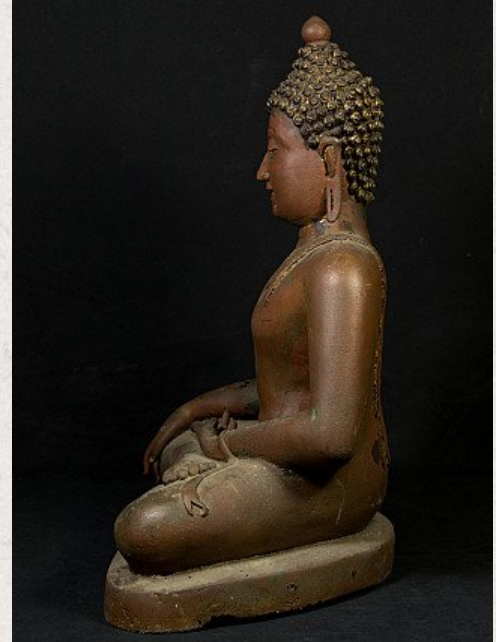

Old Chiang Saen Buddha statue

- Material : bronze
- 53 cm high
- 39 cm wide and 25,5 cm deep
- With traces of 24 krt. gilding
- Bhumisparsha mudra
- Early / middle 20th century
- Originating from Thailand
- Nr. 2970-63

Asian art

Rielerweg 71-73

7416 ZB Deventer

The Netherlands

www.burmese-art.com

info@burmese-art.com

+31-6-22192241