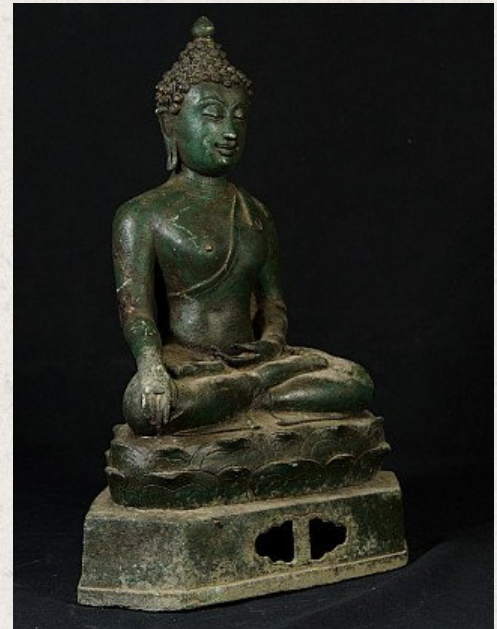

Antique bronze Chiang Saen Buddha statue

- Material : bronze
- 33,5 cm high
- 24 cm wide and 15 cm deep
- With traces of the original 24 krt. gilding
- Bhumisparsha mudra
- 19th century
- Chiang Saen style
- Originating from Thailand
- Nr: 2970-54

Asian art

Rielerweg 71-73

7416 ZB Deventer

The Netherlands

www.burmese-art.com

info@burmese-art.com

+31-6-22192241