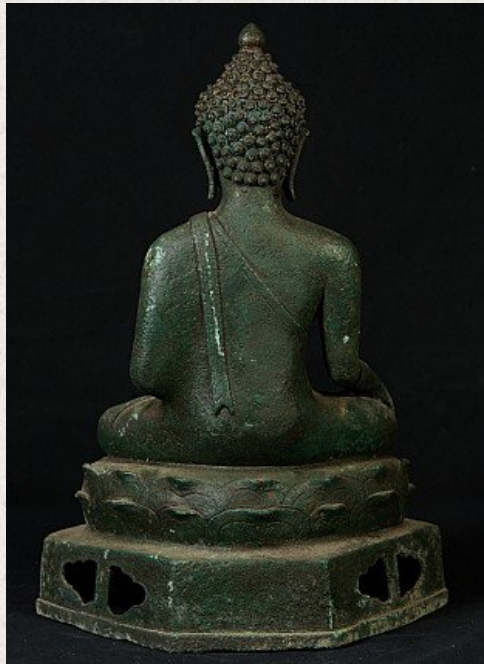

Antique bronze Chiang Saen Buddha statue

- Material : bronze
- 33,5 cm high
- 24 cm wide and 15 cm deep
- With traces of the original 24 krt. gilding
- Bhumisparsha mudra
- 19th century
- Chiang Saen style
- Originating from Thailand
- Nr: 2970-54

Asian art

Rielerweg 71-73

7416 ZB Deventer

The Netherlands

www.burmese-art.com

info@burmese-art.com

+31-6-22192241