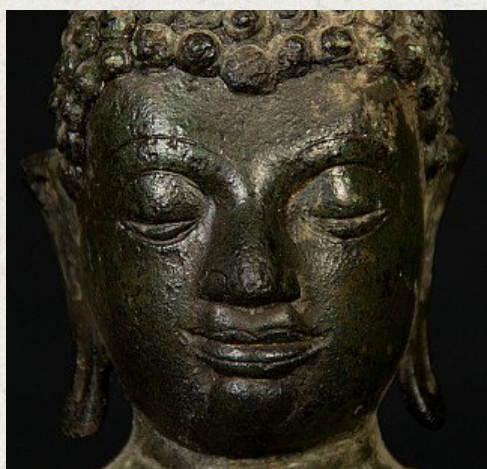

[See on website](#)