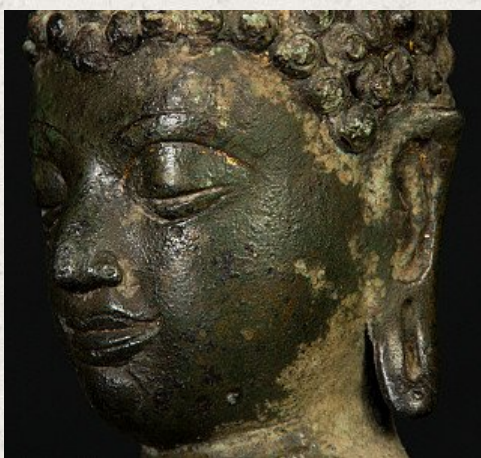

[See on website](#)