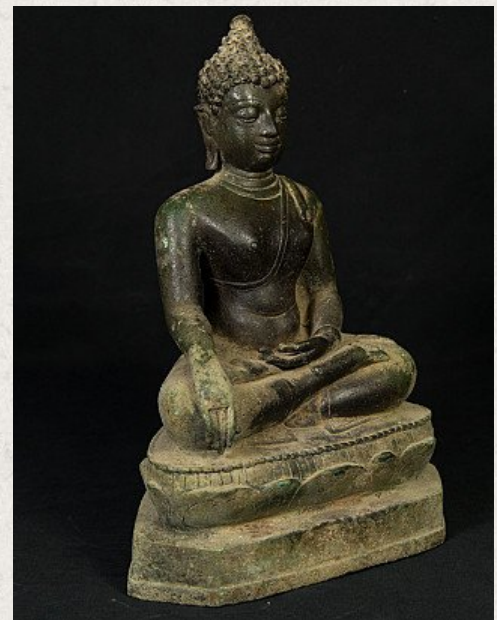

Antique Chiang Saen Buddha statue

- Material : bronze
- 30 cm high
- 22 cm wide and 14 cm deep
- With traces of the original 24 krt. gilding
- Bhumisparsha mudra
- 18th century - possibly older
- Originating from Thailand
- Nr: 2970-52

Asian art

Rielerweg 71-73

7416 ZB Deventer

The Netherlands

www.burmese-art.com

info@burmese-art.com

+31-6-22192241