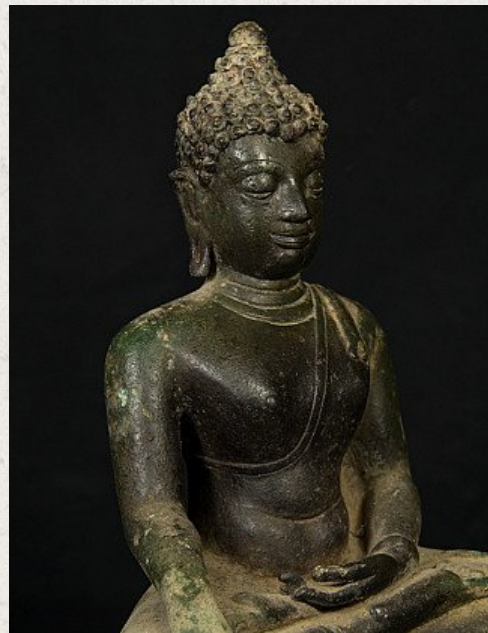

[See on website](#)