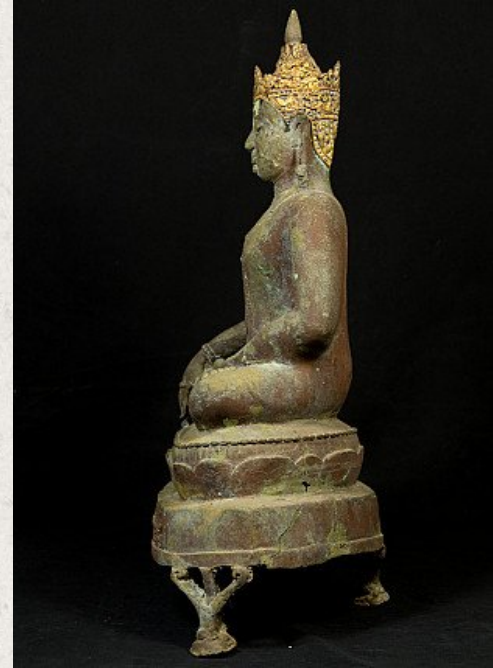

Old bronze Lanna Buddha statue

- Material : bronze
- 47,5 cm high
- 31 cm wide and 18 cm deep
- The crown is gilded with 24 krt. gold
- Bhumisparsha mudra
- Late 19th / early 20th century
- Lanna style
- Originating from Thailand
- Nr: 2970-5

Asian art

Rielerweg 71-73

7416 ZB Deventer

The Netherlands

www.burmese-art.com

info@burmese-art.com

+31-6-22192241