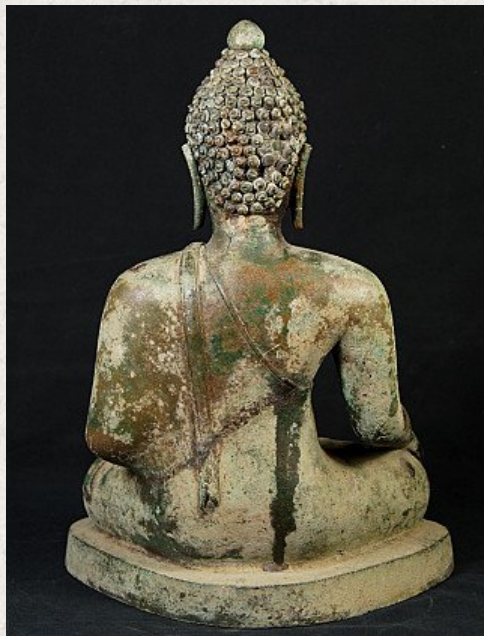

Antique bronze Chiang Saen Buddha statue

- Material : bronze
- 34 cm high
- 26 cm wide and 17 cm deep
- Bhumisparsha mudra
- 19th century
- Chiang Saen style
- Originating from Thailand
- Nr: 2970-49

Asian art

Rielerweg 71-73

7416 ZB Deventer

The Netherlands

www.burmese-art.com

info@burmese-art.com

+31-6-22192241