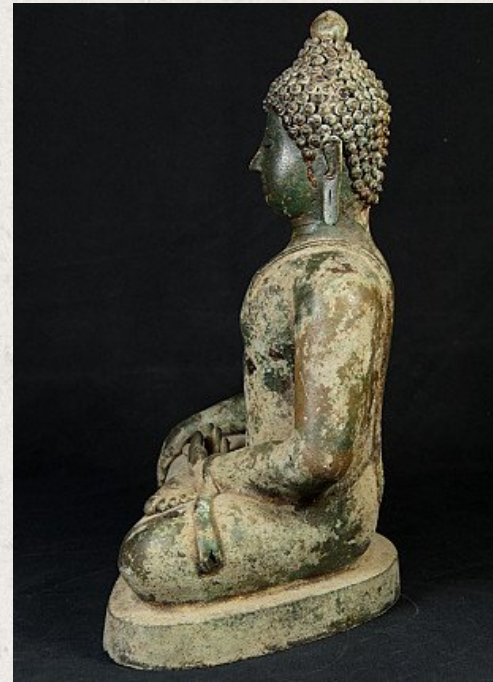

Antique bronze Chiang Saen Buddha statue

- Material : bronze
- 34 cm high
- 26 cm wide and 17 cm deep
- Bhumisparsha mudra
- 19th century
- Chiang Saen style
- Originating from Thailand
- Nr: 2970-49

Asian art

Rielerweg 71-73

7416 ZB Deventer

The Netherlands

www.burmese-art.com

info@burmese-art.com

+31-6-22192241