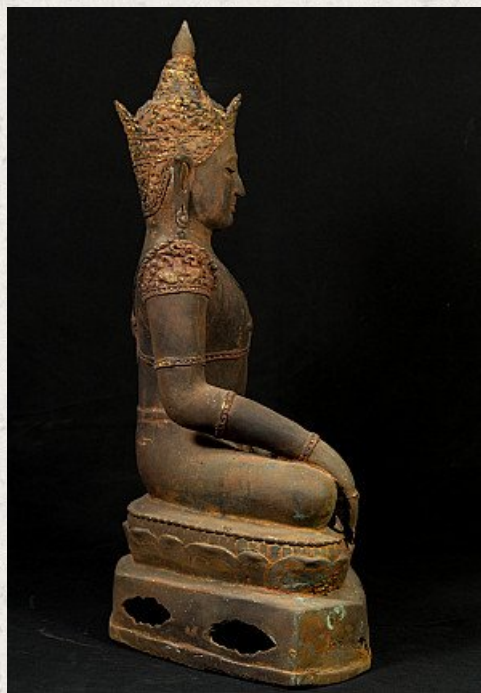

Old bronze Lanna Buddha statue

- Material : bronze
- 53 cm high
- 38 cm wide and 22 cm deep
- With traces of 24 krt. gold
- Bhumisparsha mudra
- Middle 20th century
- Lanna style
- Originating from Thailand
- Nr: 2970-4

Asian art

Rielerweg 71-73

7416 ZB Deventer

The Netherlands

www.burmese-art.com

info@burmese-art.com

+31-6-22192241