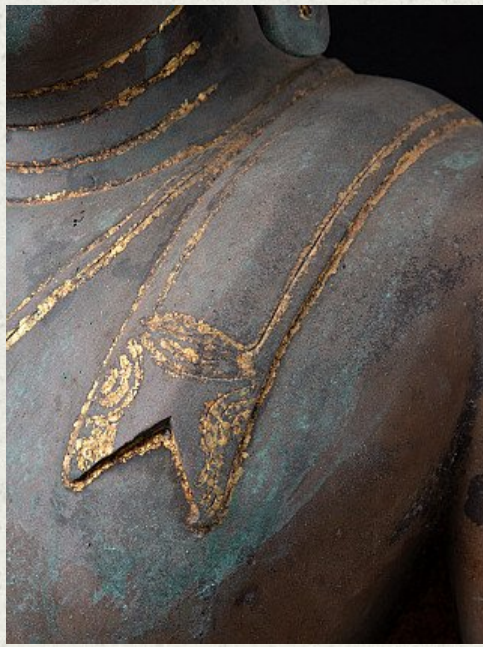

[See on website](#)