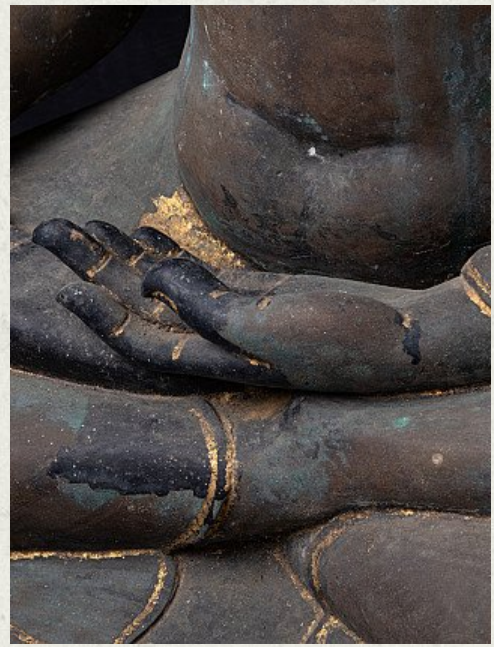

[See on website](#)