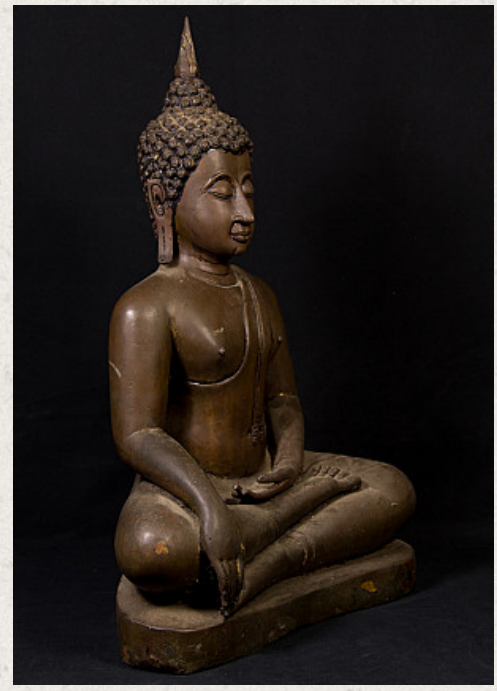

Old bronze Sukhothai Buddha statue

- Material : bronze
- 56,5 cm high
- 34 cm wide and 20 cm deep
- With traces of original 24 krt. gilding
- Bhumisparsha mudra
- Middle 20th century - possibly older
- Sukhothai style
- Originating from Thailand
- Nr: 2970-12
- Price : 750 euro

Asian art

Rielerweg 71-73

7416 ZB Deventer

The Netherlands

www.burmese-art.com

info@burmese-art.com

+31-6-22192241