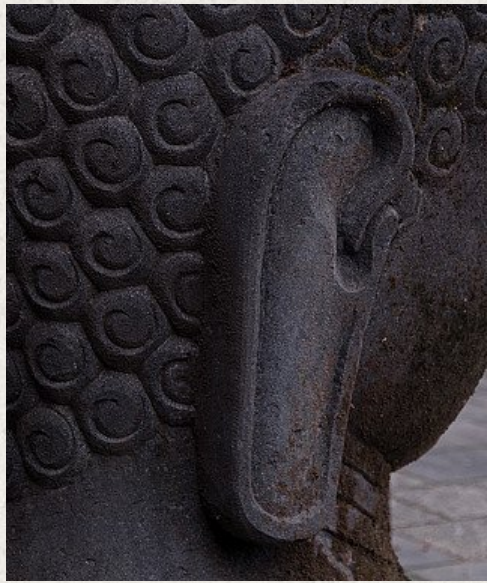

[See on website](#)