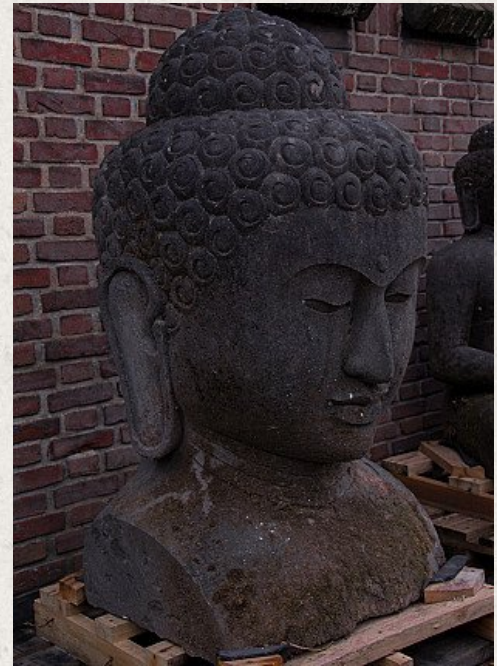

Large lavastone Buddha head

- Material: Lavastone
- 125 cm high
- 66 cm wide and 60 cm deep
- Middle 20th century
- Hand carved from a single block of lavastone
- Can be shipped worldwide
- Originating from Indonesia
- Nr: 2949-8

Asian art

Rielerweg 71-73

7416 ZB Deventer

The Netherlands

www.burmese-art.com

info@burmese-art.com

+31-6-22192241