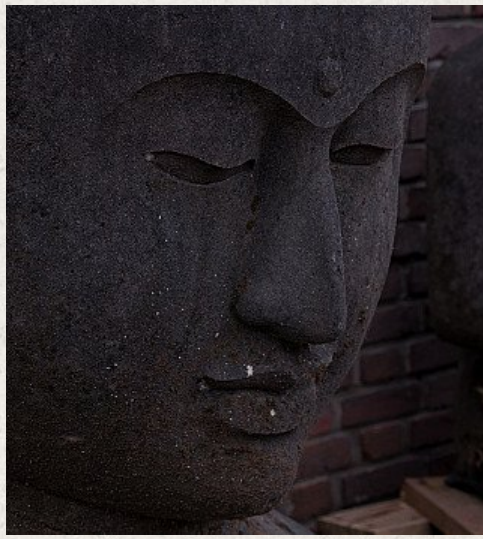

[See on website](#)