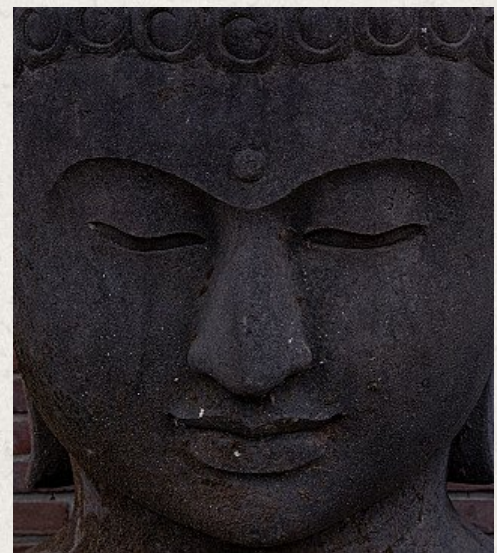

Large lavastone Buddha head

- Material: Lavastone
- 125 cm high
- 66 cm wide and 60 cm deep
- Middle 20th century
- Hand carved from a single block of lavastone
- Can be shipped worldwide
- Originating from Indonesia
- Nr: 2949-8

Asian art

Rielerweg 71-73

7416 ZB Deventer

The Netherlands

www.burmese-art.com

info@burmese-art.com

+31-6-22192241