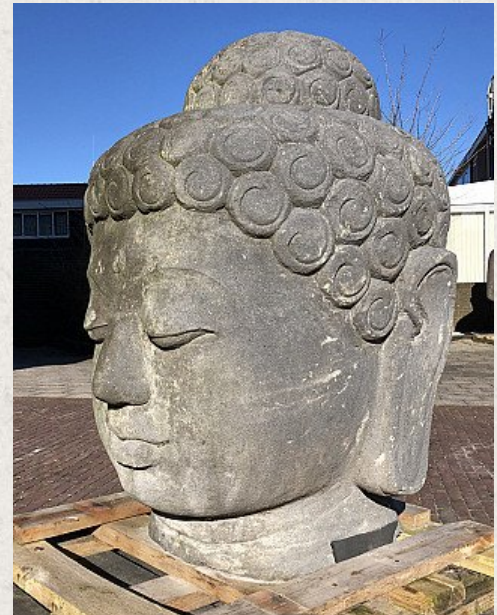

Large lavastone Buddha head

- Material : lavastone
- 110 cm high
- 80 cm wide and 75 cm deep
- Middle / late 20th century
- Estimated weight : +/- 450 kg
- The green is moss. This will disappear within a few weeks of placement in the sun. Can also be cleaned upon request.
- Can be shipped worldwide
- Originating from Indonesia
- Nr: 2945

Asian art

Rielerweg 71-73

7416 ZB Deventer

The Netherlands

www.burmese-art.com

info@burmese-art.com

+31-6-22192241