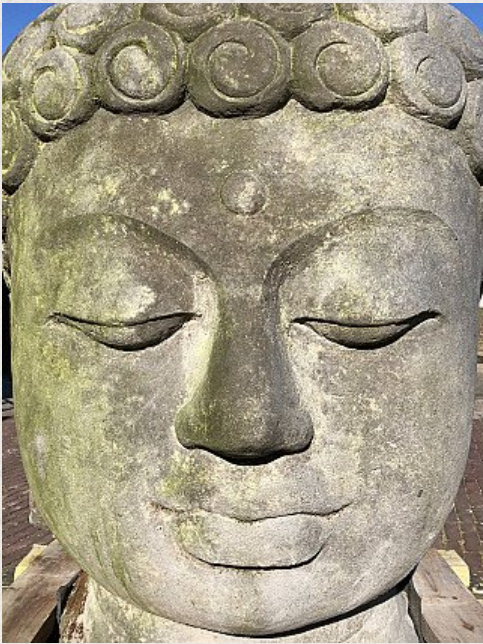

[See on website](#)