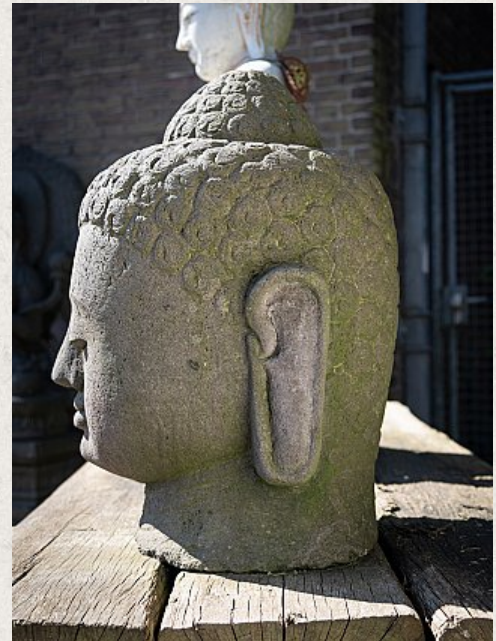

Large lavastone Buddha head

- Material : lavastone
- 68 cm high
- 46 cm wide and 50 cm deep
- Late 20th century
- Hand carved from a single block of lavastone
- Can be shipped worldwide
- Originating from Indonesia
- Nr. 2931-16

Asian art

Rielerweg 71-73

7416 ZB Deventer

The Netherlands

www.burmese-art.com

info@burmese-art.com

+31-6-22192241