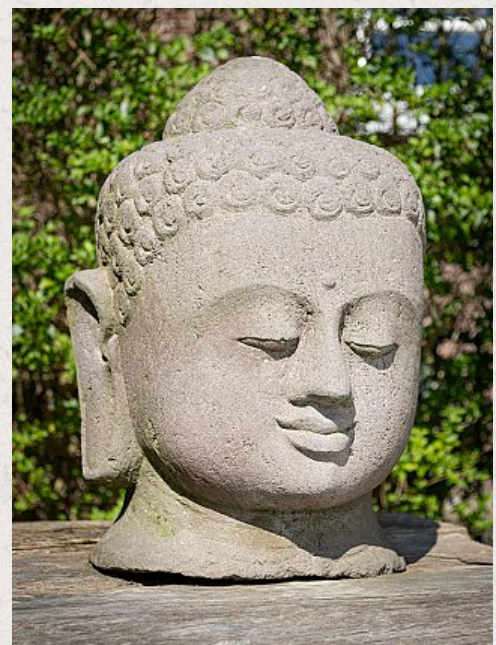

Large lavastone Buddha head

- Material : lavastone
- 68 cm high
- 46 cm wide and 50 cm deep
- Late 20th century
- Hand carved from a single block of lavastone
- Can be shipped worldwide
- Originating from Indonesia
- Nr. 2931-16

Asian art

Rielerweg 71-73

7416 ZB Deventer

The Netherlands

www.burmese-art.com

info@burmese-art.com

+31-6-22192241