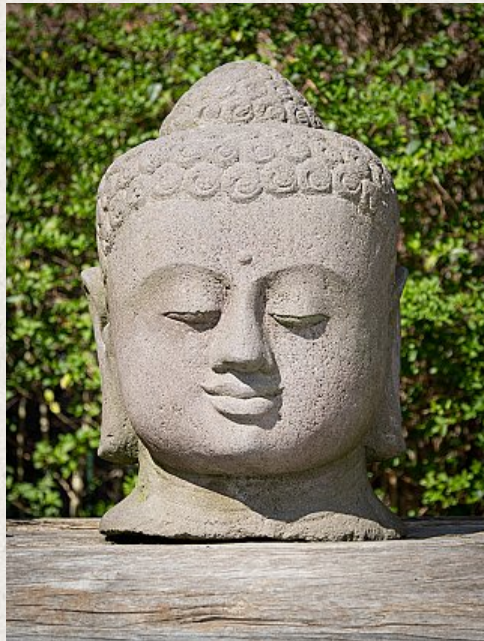

Large lavastone Buddha head

- Material : lavastone
- 68 cm high
- 46 cm wide and 50 cm deep
- Late 20th century
- Hand carved from a single block of lavastone
- Can be shipped worldwide
- Originating from Indonesia
- Nr. 2931-16

Asian art

Rielerweg 71-73

7416 ZB Deventer

The Netherlands

www.burmese-art.com

info@burmese-art.com

+31-6-22192241