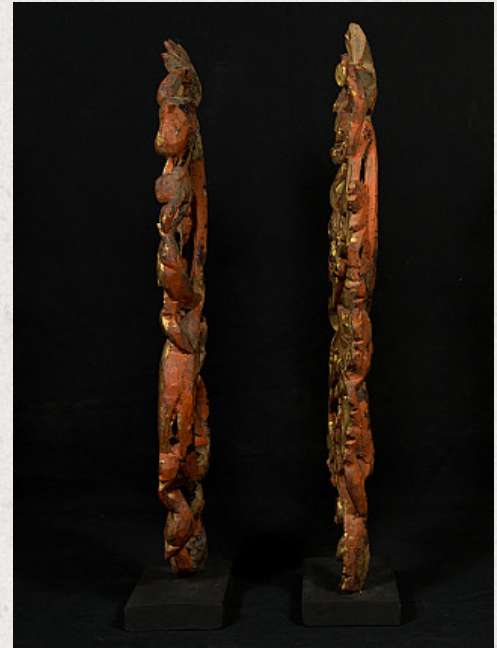

Antique pair of woodcarvings

- Material : wood
- 50 cm high
- Each 13 cm wide and 8 cm deep
- Gilded with 24 krt. gold
- Shan (Tai Yai) style
- 19th century
- With a Burmese spirit, shown in each panel
- Originating from Burma
- Nr: 2929-2

Asian art

Rielerweg 71-73

7416 ZB Deventer

The Netherlands

www.burmese-art.com

info@burmese-art.com

+31-6-22192241