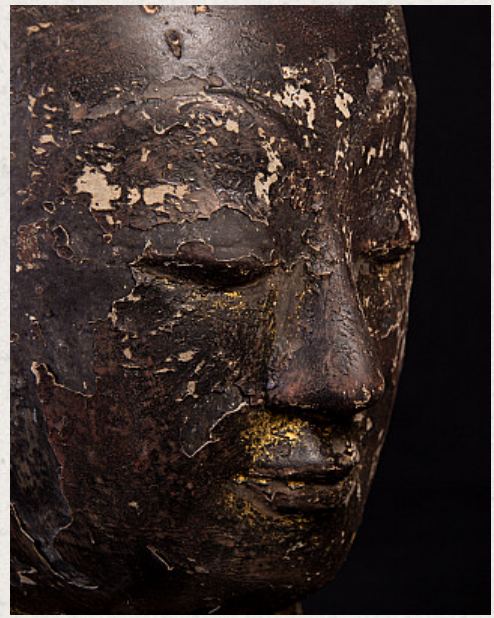

See on website