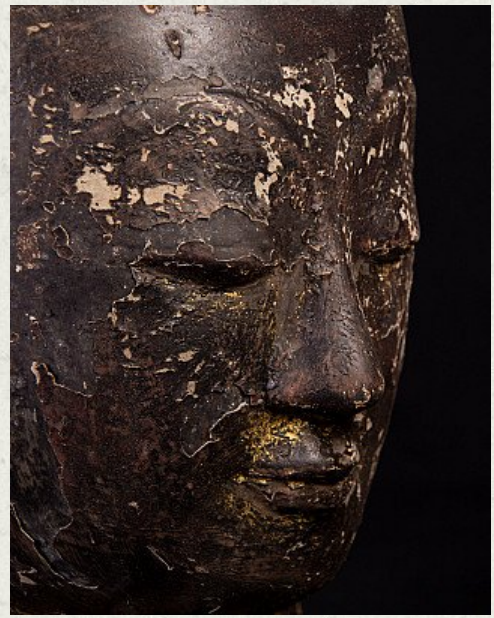

[See on website](#)