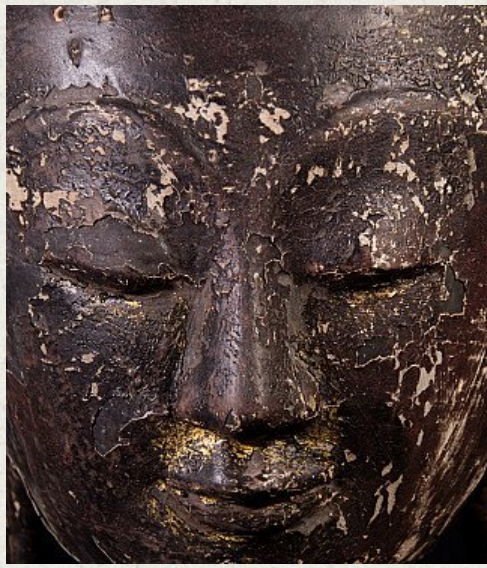

[See on website](#)