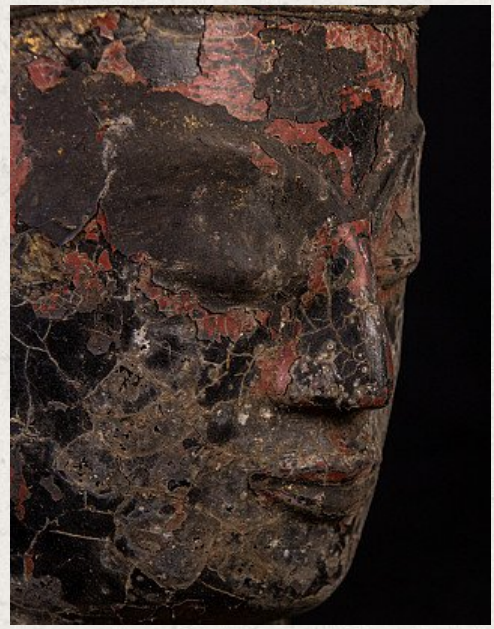

[See on website](#)