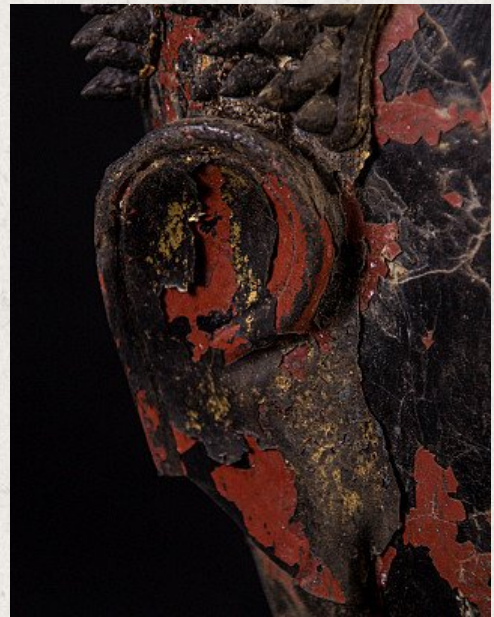

[See on website](#)