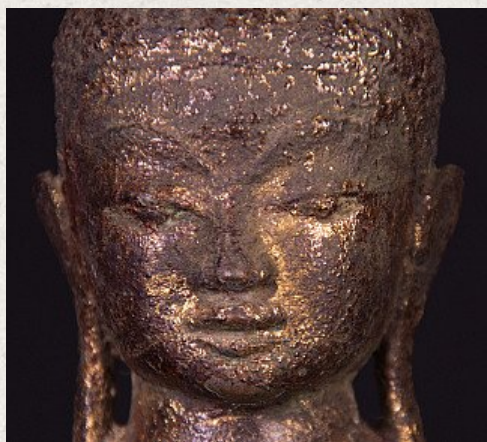

[See on website](#)