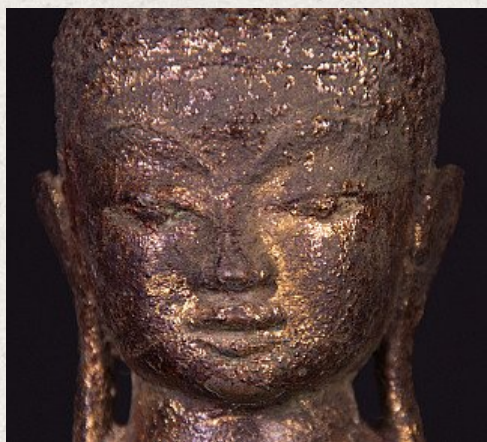

See on
website