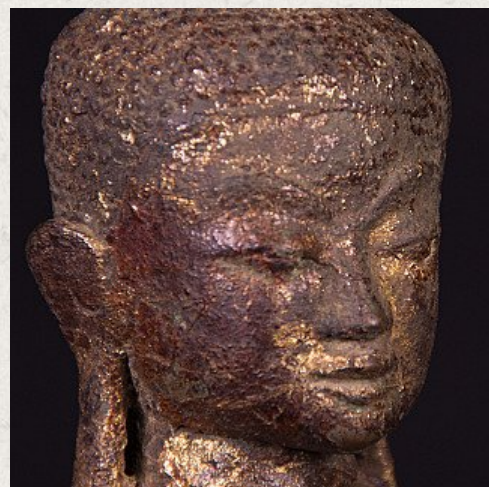

See on
website