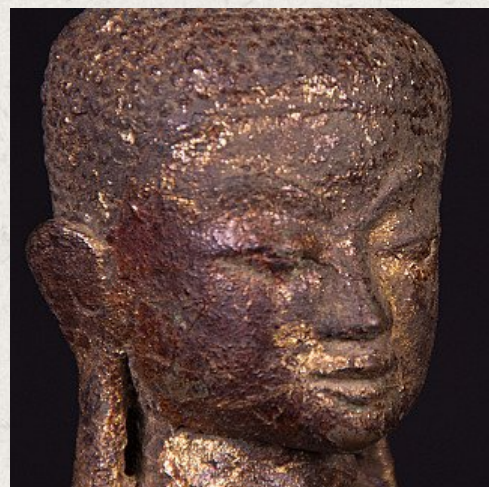

[See on website](#)