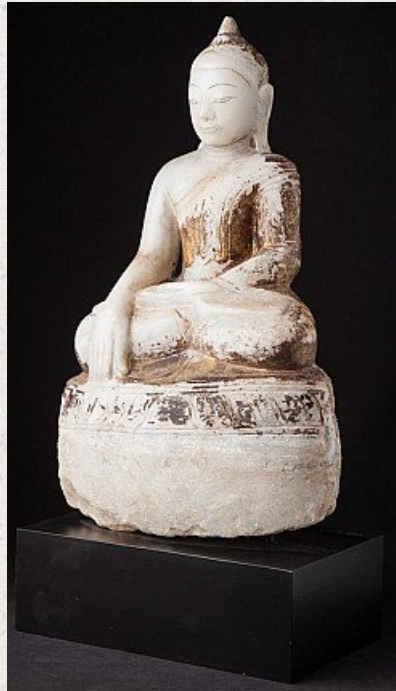

Antique alabaster Ava Buddha statue

- Material : marble
- 59,5 cm high
- 31 cm wide and 18 cm deep
- Without the base, the Buddha is 49,5 cm high
- Ava style
- Bhumisparsha mudra
- 17th century
- With traces of the original 24 krt. gilding
- Originating from Burma
- Nr: 2923-15

Asian art

Rielerweg 71-73

7416 ZB Deventer

The Netherlands

www.burmese-art.com

info@burmese-art.com

+31-6-22192241