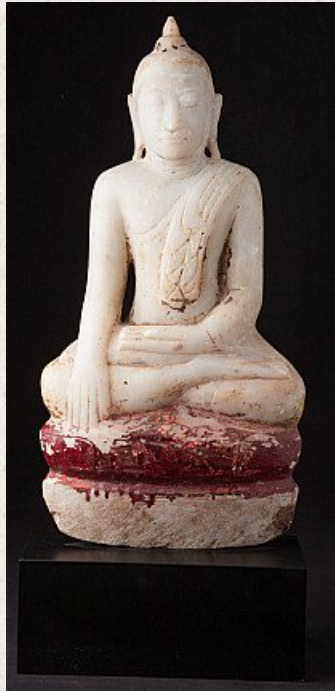

Antique marble Buddha statue

- Material : marble
- 57 cm high
- 24 cm wide and 12 cm deep
- Just the Buddha is 48 cm high
- Ava style
- Bhumisparsha mudra
- 18th century
- With traces of the original 24 krt. gilding
- Originating from Burma
- Nr: 2923-14

Asian art

Rielerweg 71-73

7416 ZB Deventer

The Netherlands

www.burmese-art.com

info@burmese-art.com

+31-6-22192241