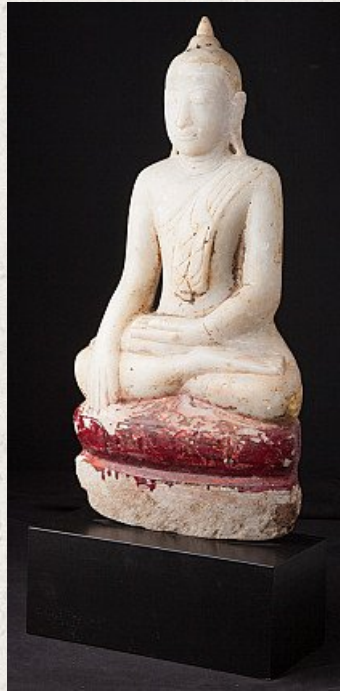

Antique marble Buddha statue

- Material : marble
- 57 cm high
- 24 cm wide and 12 cm deep
- Just the Buddha is 48 cm high
- Ava style
- Bhumisparsha mudra
- 18th century
- With traces of the original 24 krt. gilding
- Originating from Burma
- Nr: 2923-14

Asian art

Rielerweg 71-73

7416 ZB Deventer

The Netherlands

www.burmese-art.com

info@burmese-art.com

+31-6-22192241