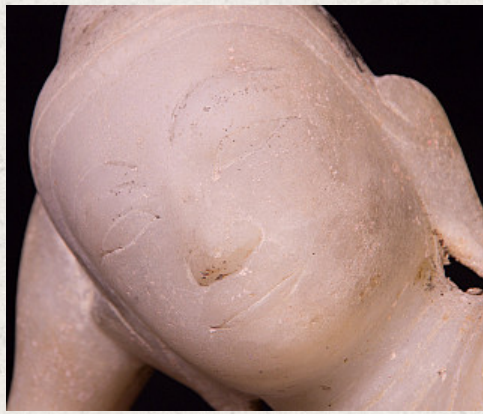

See on
website