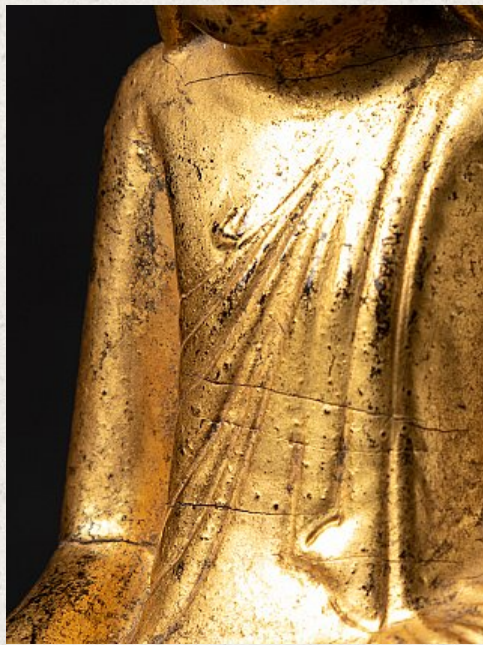

[See on website](#)