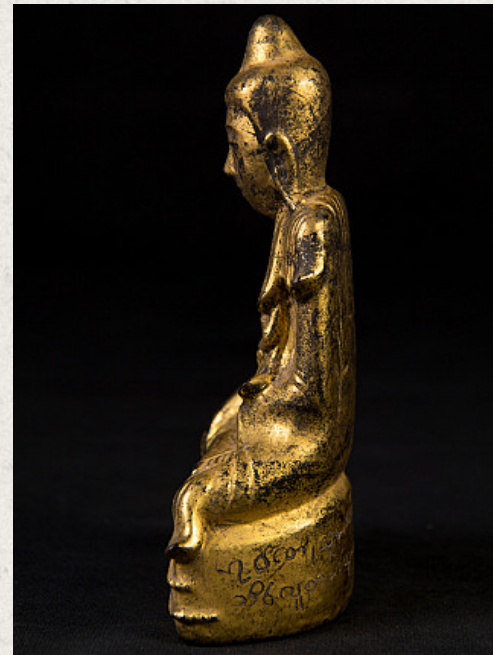

Antique Burmese Shan Buddha statue

- Material : lacquerware
- 13 cm high
- 8 cm wide and 4 cm deep
- Gilded with 24 krt. gold
- Shan (Tai Yai) style
- Bhumisparsha mudra
- 19th century
- With inscriptions in the backside
- Originating from Burma
- Nr: 2922-70

Asian art

Rielerweg 71-73

7416 ZB Deventer

The Netherlands

www.burmese-art.com

info@burmese-art.com

+31-6-22192241